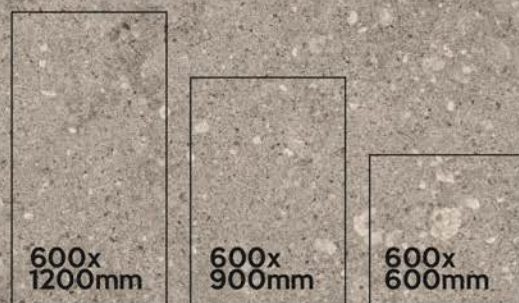

COLORS AVAILABLE IN THIS SERIES

RIVERSTONE Series

AVAILABLE SIZE IN :