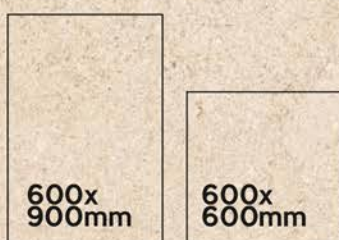

COLORS AVAILABLE IN THIS SERIES

ABSOLUTE Series

AVAILABLE SIZE IN :