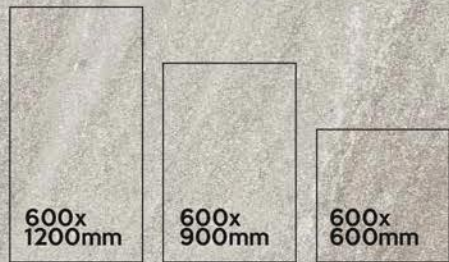

20mm | OUTDOOR PORCELAIN

600X600mm | 60X60cm | 600X900mm | 60X90cm
600X1200mm | 60X120cm

600x
900mm
TERRAZZO
SMOKEY

LUMEN
BLACK
PATIO PACK

AVAILABLE SIZE IN :

7 Random

VOLAKAS BIANCO

AVAILABLE SIZE IN :