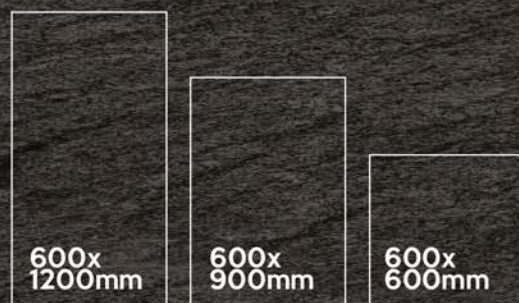

600X600mm | 60X60cm | 600X900mm | 60X90cm
600X1200mm | 60X120cm

600x
900mm EARTHCORE
GREY

COLORS AVAILABLE IN THIS SERIES

CAPSTONE Series

AVAILABLE SIZE IN :

CAPSTONE BLACK

6 Random

CAPSTONE GREY