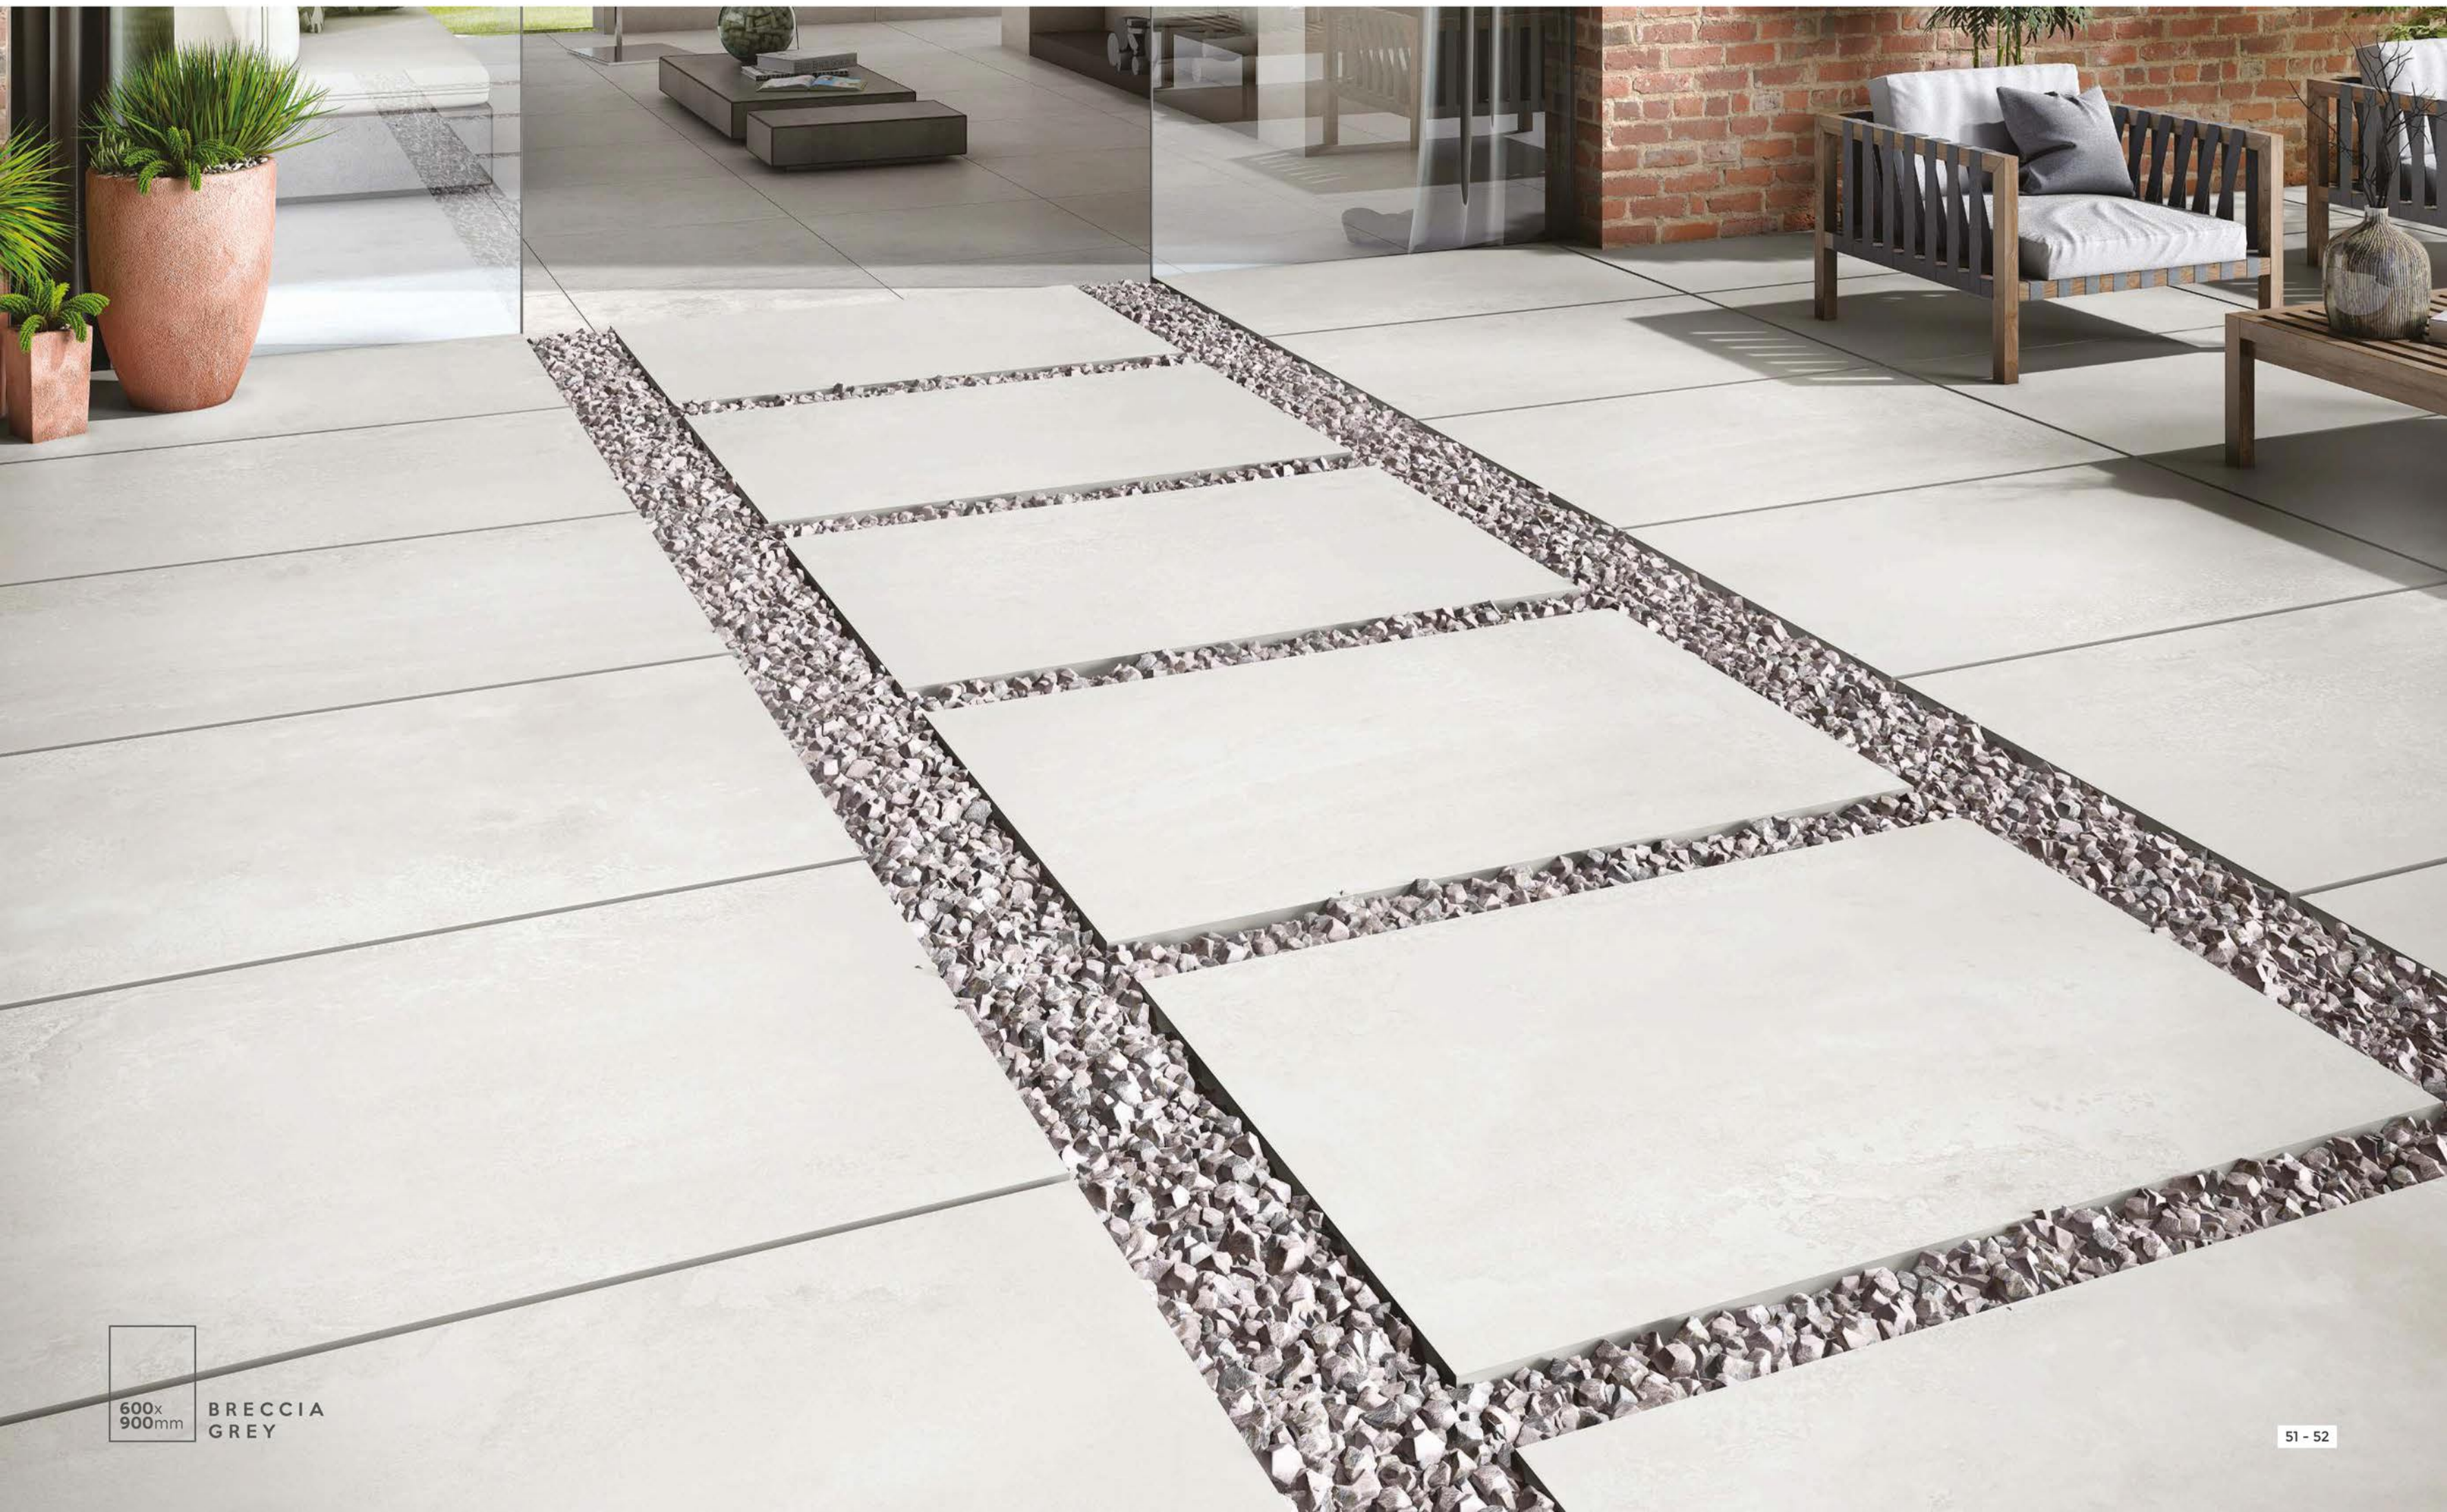

BRECCIA CREMA —

10 Random

BRECCIA GREY —

20mm | OUTDOOR PORCELAIN TILES

600X600mm | 60X60cm | 600X900mm | 60X90cm

600X1200mm | 60X120cm

600x
900mm BRECCIA
GREY

COLORS AVAILABLE IN THIS SERIES