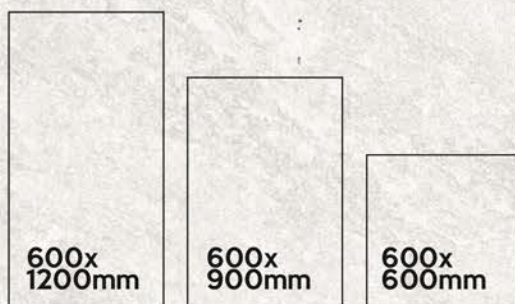

20mm | OUTDOOR PORCELAIN TILES

600X600mm | 60X60cm | 600X900mm | 60X90cm
600X1200mm | 60X120cm

600x
1200mm
ROCK
BLACK

COLORS AVAILABLE IN THIS SERIES

QUARTZ Series

AVAILABLE SIZE IN :

QUARTZ WHITE

4 Random

QUARTZ GREY

4 Random

QUARTS WHITE —

20mm | OUTDOOR PORCELAIN

600X600mm | 60X60cm | 600X900mm | 60X90cm
600X1200mm | 60X120cm

QUARTS
WHITE
PATIO PACK

COLORS AVAILABLE IN THIS SERIES

HAMMERSTONE BLACK