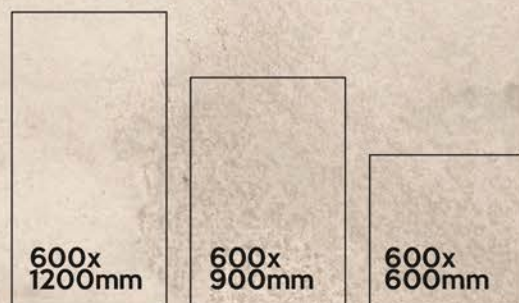

20mm | OUTDOOR PORCELAIN TILES

600X600mm | 60X60cm | 600X900mm | 60X90cm
600X1200mm | 60X120cm

600x
900mm
DESERT
GREY

COLORS AVAILABLE IN THIS SERIES

FROZEN
Series

AVAILABLE SIZE IN :

FROZEN ASH

6 Random