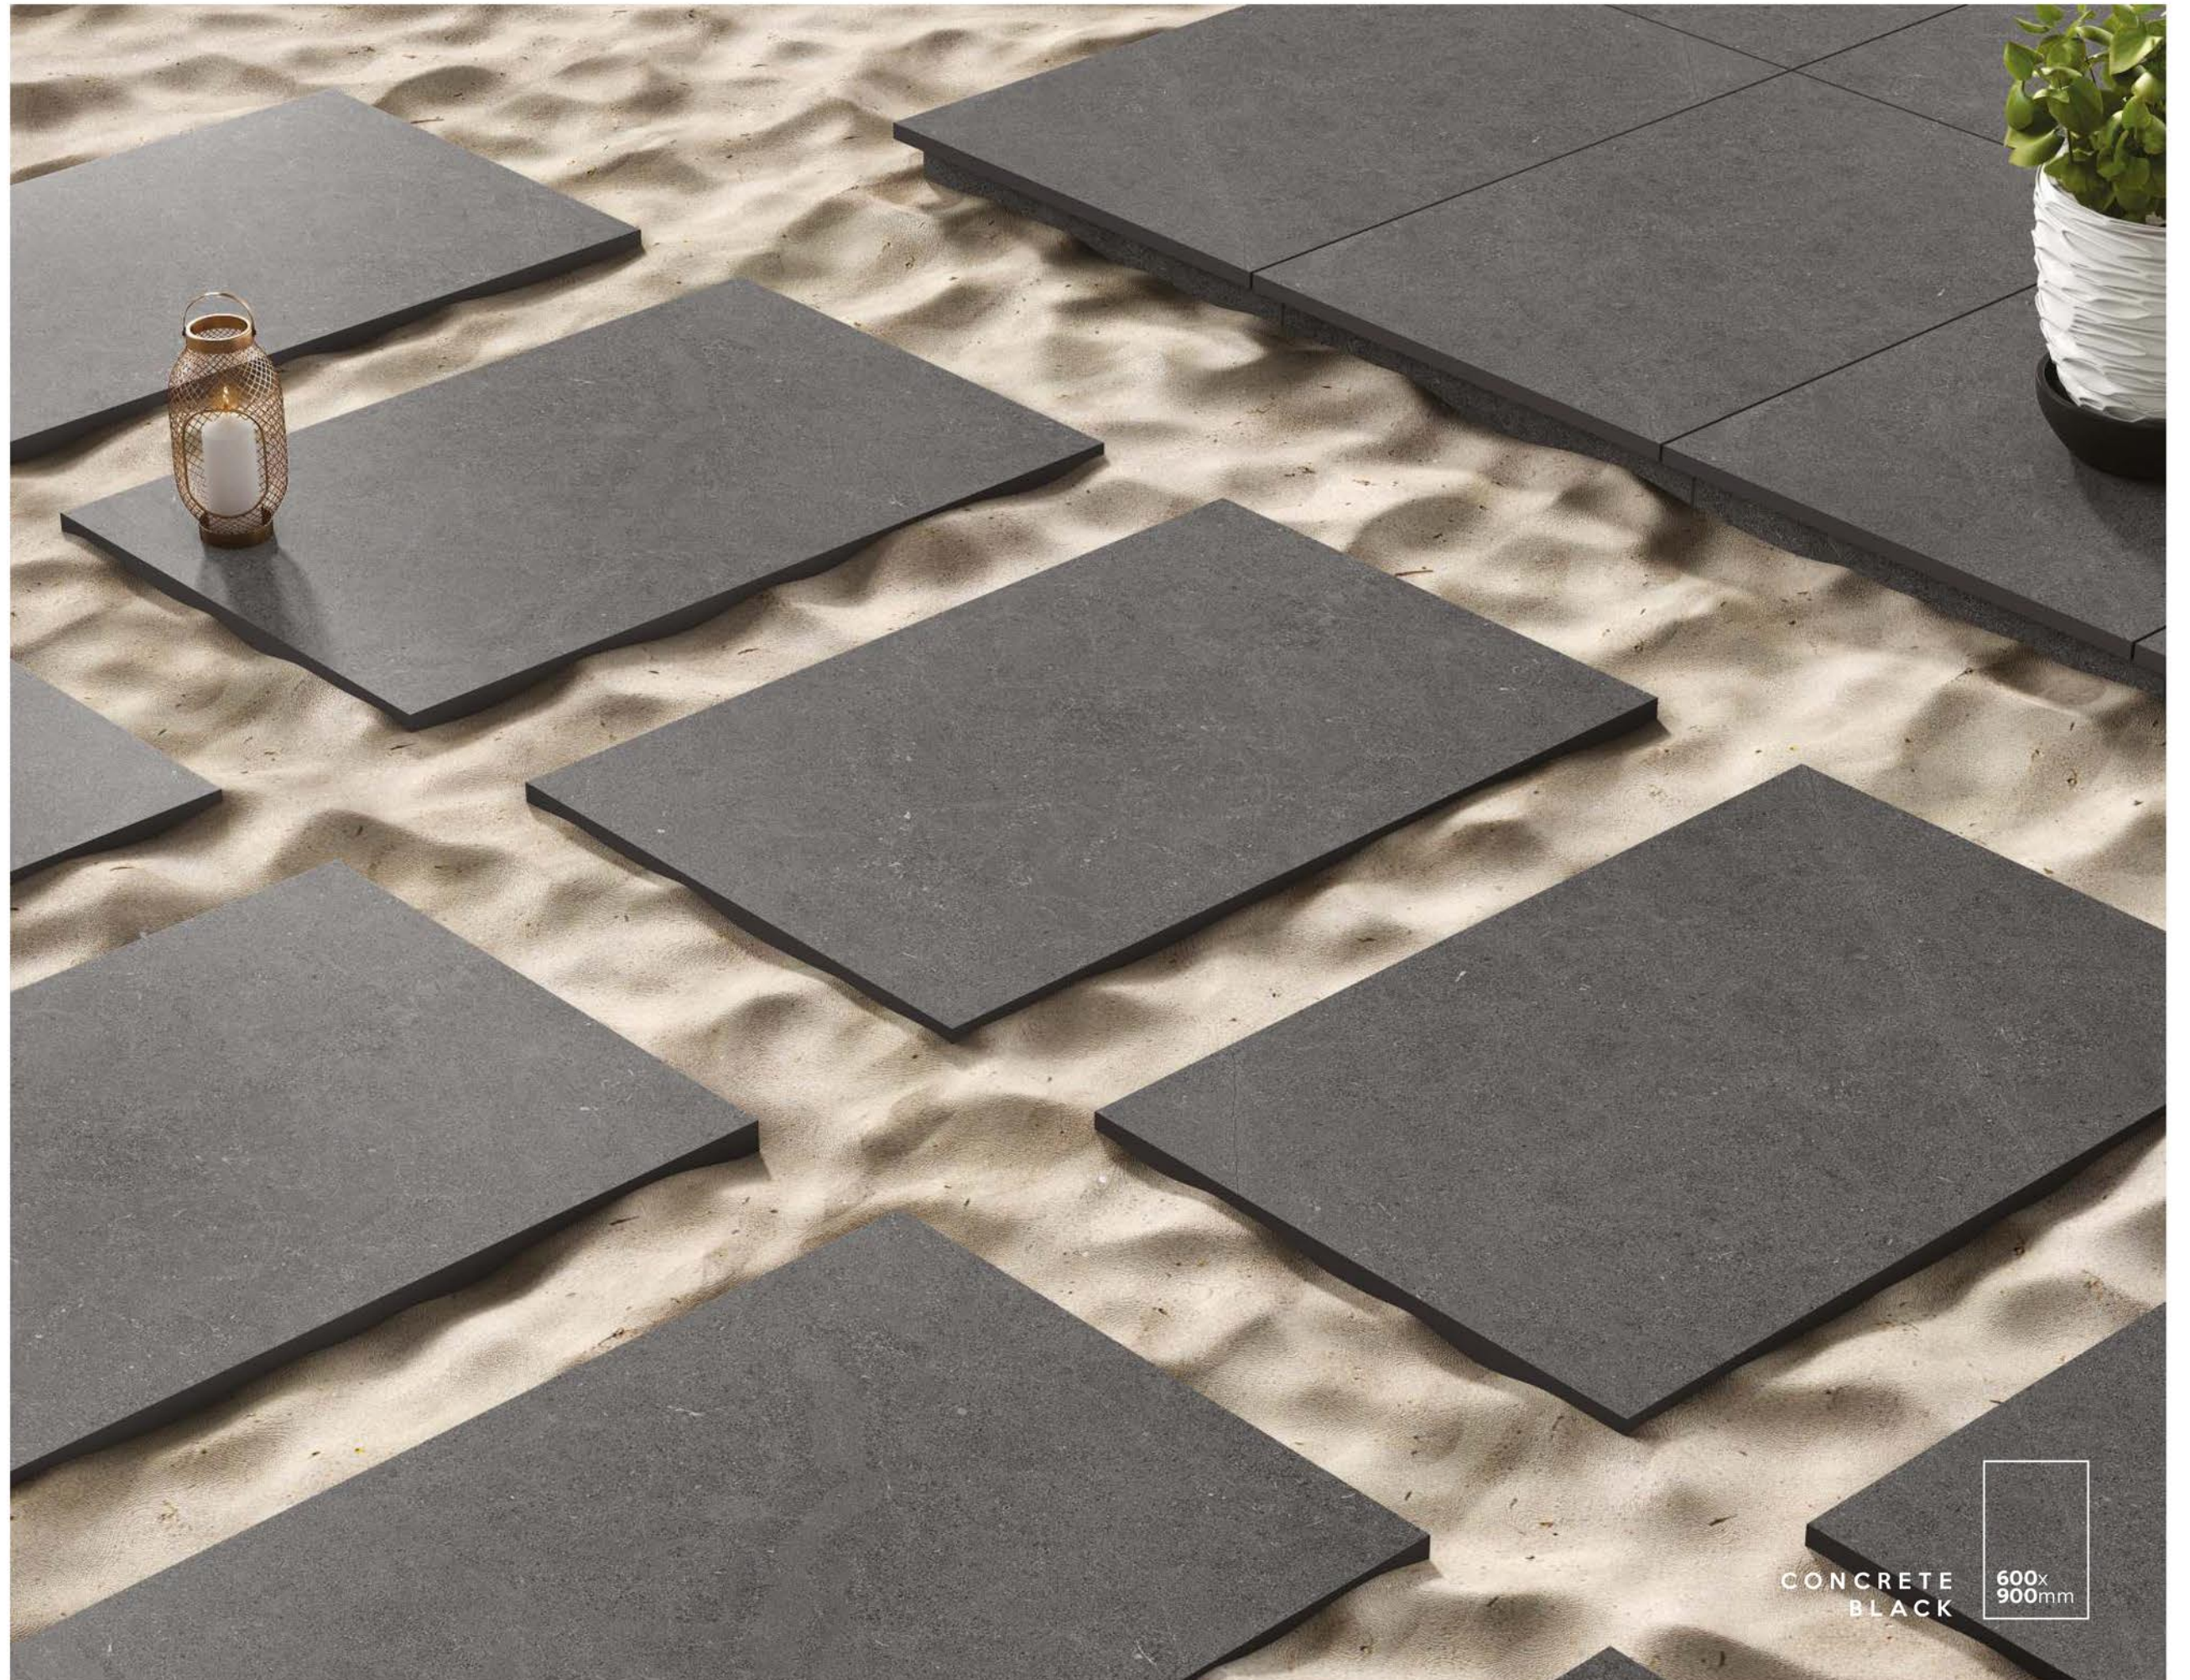

CONCRETE
BLACK

600x
900mm

R11

20MM

OUTDOOR
PORCELAIN TILES