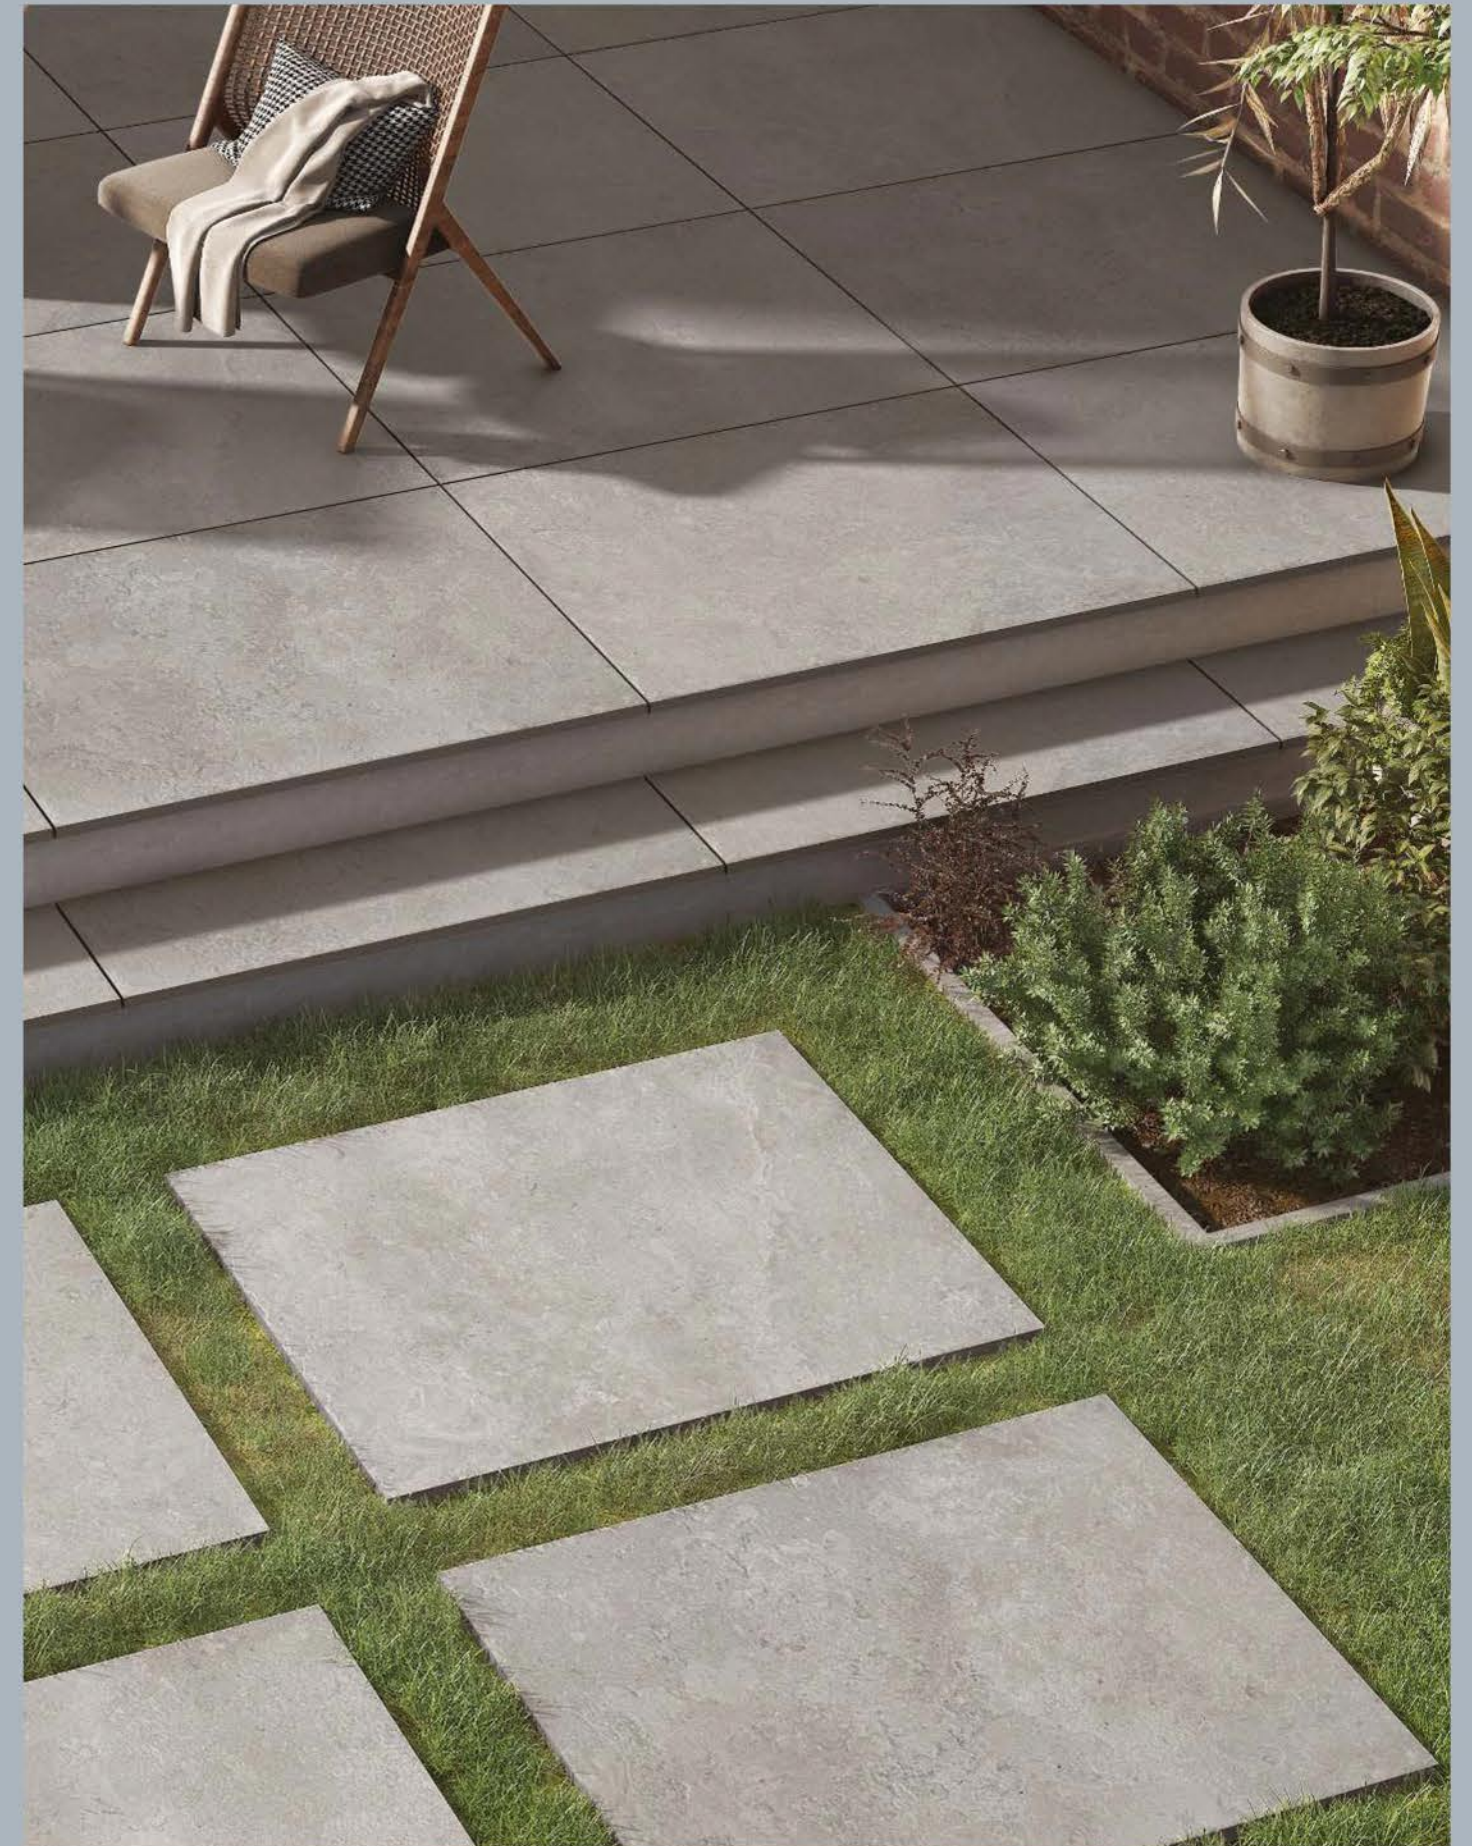

20mm | OUTDOOR PORCELAIN TILES

600X600mm | 60X60cm | 600X900mm | 60X90cm
600X1200mm | 60X120cm

INSTALLATION ON GRASS

Where there are lawns, be they in public areas or private homes, the tiles must be dry laid on top of this grass without using any building adhesives. This allows users to change the paving at any time, reusing the same material several times.