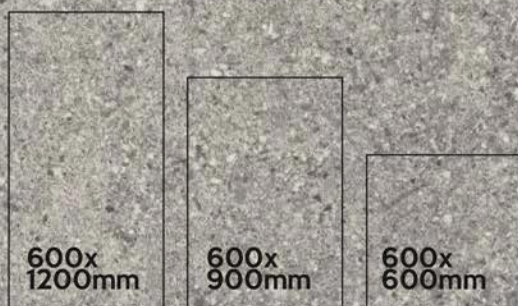

10 Random

BELGIUMSTONE GREY —

20mm | OUTDOOR PORCELAIN

600X600mm | 60X60cm | 600X900mm | 60X90cm
600X1200mm | 60X120cm

600x
900mm

**BELGIUMSTONE
GREY**

COLORS AVAILABLE IN THIS SERIES

SHELLSTONE Series

AVAILABLE SIZE IN :

SHELLSTONE GREY

7 Random

SHELLSTONE BLUE

7 Random

SHELLSTONE GREY —

20mm | OUTDOOR PORCELAIN

600X600mm | 60X60cm | 600X900mm | 60X90cm
600X1200mm | 60X120cm