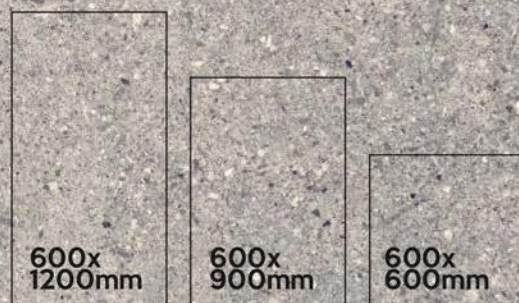

RICHMOND BLACK

4 Random

RICHMOND BEIGE

4 Random

AVAILABLE SIZE IN :

R11

20MM

OUTDOOR
PORCELAIN TILES