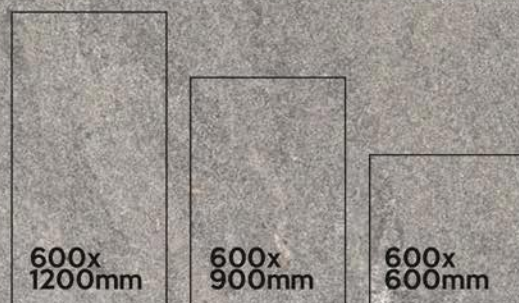

COLORS AVAILABLE IN THIS SERIES

EARTHCORE Series

AVAILABLE SIZE IN :