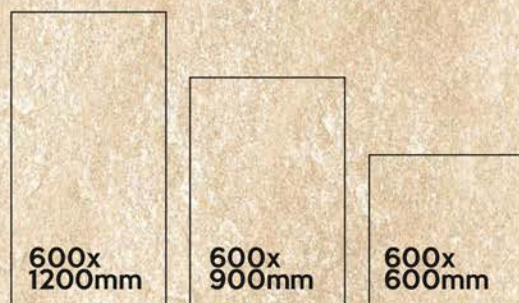

COLORS AVAILABLE IN THIS SERIES

LASTLE Series

AVAILABLE SIZE IN :