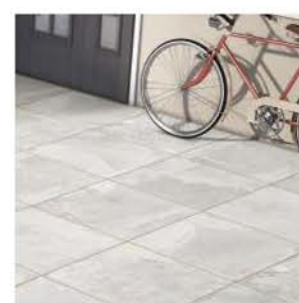

Parking Lots