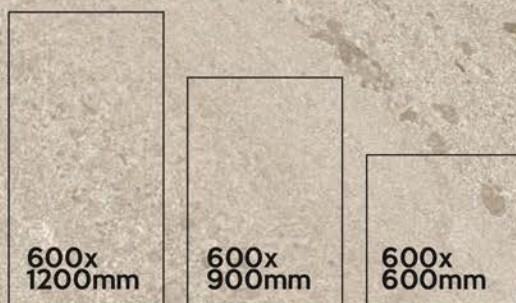

R11

20MM

OUTDOOR
PORCELAIN TILES