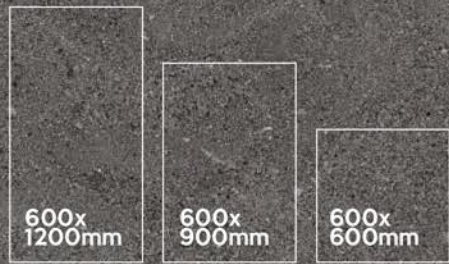

CONCRETE BLACK

AVAILABLE SIZE IN :

4 Random

CONCRETE
BLACK

600x
900mm

R11

20MM

OUTDOOR
PORCELAIN TILES