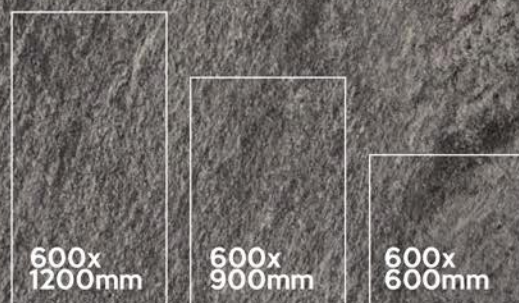

R11

20MM

OUTDOOR PORCELAIN TILES