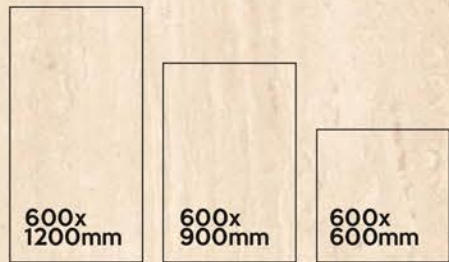

TRAVENTINO CREMA

AVAILABLE SIZE IN :

5 Random

R11

20MM

OUTDOOR
PORCELAIN TILES