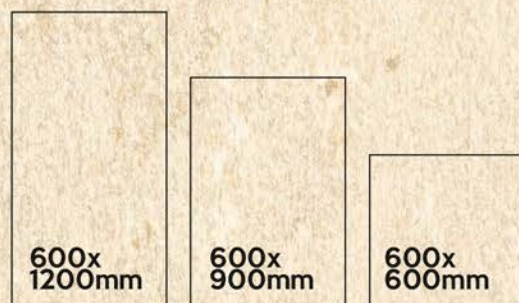

R11

20MM

OUTDOOR PORCELAIN TILES