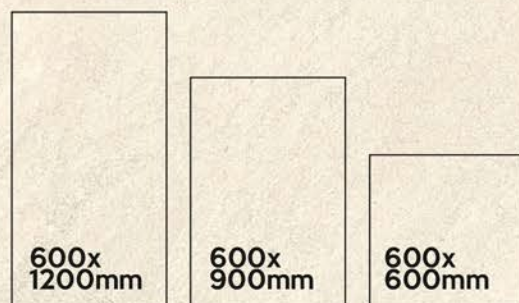

STONE WAVE BEIGE —

20mm | OUTDOOR PORCELAIN TILES

600X600mm | 60X60cm | 600X900mm | 60X90cm
600X1200mm | 60X120cm

600x
900mm

STONE WAVE
BEIGE

COLORS AVAILABLE IN THIS SERIES

MOUNTAIN Series

AVAILABLE SIZE IN :

MOUNTAIN WHITE

4 Random

MOUNTAIN BEIGE

4 Random

MOUNTAIN BEIGE —

20mm | OUTDOOR PORCELAIN TILES

600X600mm | 60X60cm | 600X900mm | 60X90cm
600X1200mm | 60X120cm

**MOUNTAIN
BEIGE
PATIO PACK**