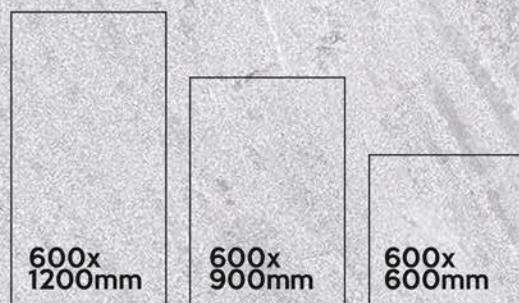

COLORS AVAILABLE IN THIS SERIES

DUNSTONE Series

AVAILABLE SIZE IN :