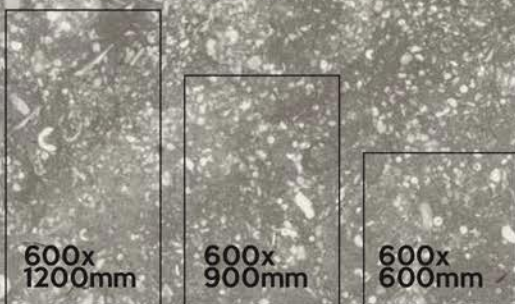

COLORS AVAILABLE IN THIS SERIES

BELGIUMSTONE Series

AVAILABLE SIZE IN :