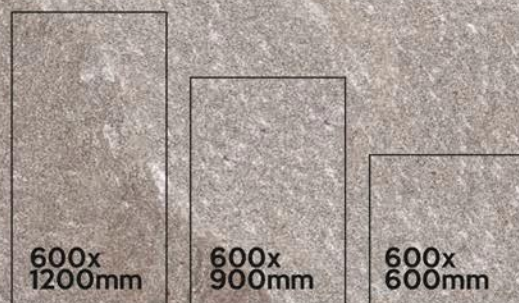

R11

20MM

OUTDOOR PORCELAIN TILES