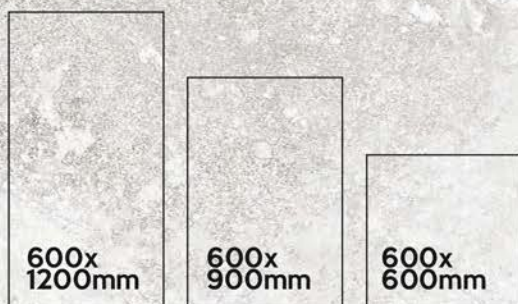

COLORS AVAILABLE IN THIS SERIES

TERRAZZO Series

AVAILABLE SIZE IN :