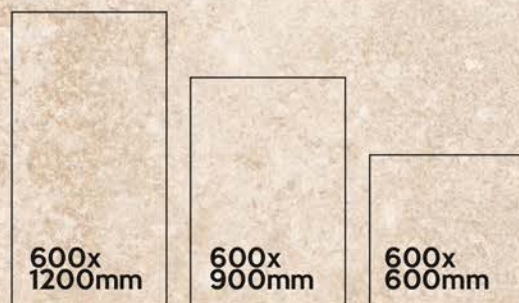

RICHMOND GREY —

20mm | OUTDOOR PORCELAIN TILES

600X600mm | 60X60cm | 600X900mm | 60X90cm

600X1200mm | 60X120cm

600x
900mm RICHMOND
GREY

COLORS AVAILABLE IN THIS SERIES

CEMENTO Series

AVAILABLE SIZE IN :