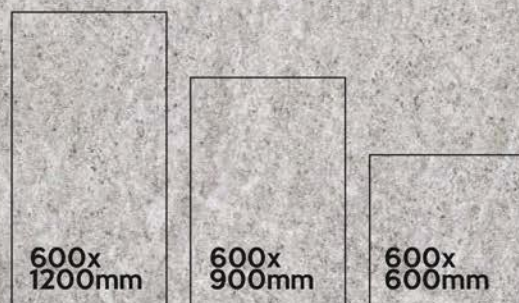

R11

20MM

OUTDOOR PORCELAIN TILES