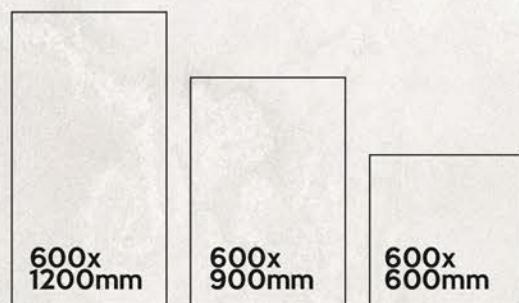

AVAILABLE SIZE IN :

**COUNTRY
ANTHRACITE BLACK** —

20mm | OUTDOOR PORCELAIN TILES

600X600mm | 60X60cm | 600X900mm | 60X90cm
600X1200mm | 60X120cm

600x
900mm

**COUNTRY
ANTHRACITE BLACK**

COLORS AVAILABLE IN THIS SERIES

600X600mm | 60X60cm | 600X900mm | 60X90cm
600X1200mm | 60X120cm

600x
600mm NOVA
GREY

COLORS AVAILABLE IN THIS SERIES

BRECCIA

Series

AVAILABLE SIZE IN :

BRECCIA GREY —

10 Random

BRECCIA CREMA —

10 Random

BRECCIA GREY —

20mm | OUTDOOR PORCELAIN TILES

600X600mm | 60X60cm | 600X900mm | 60X90cm

600X1200mm | 60X120cm

600x
900mm BRECCIA
GREY

COLORS AVAILABLE IN THIS SERIES