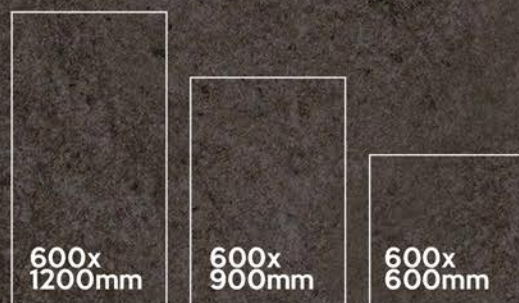

HAMMERSTONE Series

AVAILABLE SIZE IN :

R11

20MM

OUTDOOR PORCELAIN TILES