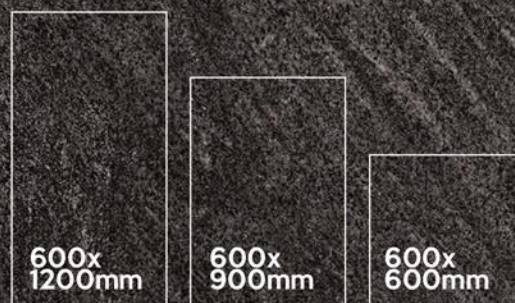

AVAILABLE SIZE IN :

**COUNTRY
ANTHRACITE BLACK** —

20mm | OUTDOOR PORCELAIN TILES

600X600mm | 60X60cm | 600X900mm | 60X90cm
600X1200mm | 60X120cm

600x
900mm

**COUNTRY
ANTHRACITE BLACK**

COLORS AVAILABLE IN THIS SERIES