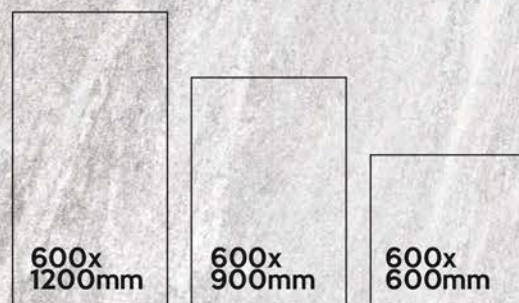

5 Random

R11

20MM

OUTDOOR PORCELAIN TILES

STONEFIRE BRONZE —

20mm | OUTDOOR PORCELAIN TILES

600X600mm | 60X60cm | 600X900mm | 60X90cm

600X1200mm | 60X120cm

8 Random

AVAILABLE SIZE IN :

BASALTINE GREY —

20mm | OUTDOOR PORCELAIN TILES

600X600mm | 60X60cm | 600X900mm | 60X90cm
600X1200mm | 60X120cm

600x
900mm **BASALTINE
GREY**

COLORS AVAILABLE IN THIS SERIES

LAVASTONE BLACK