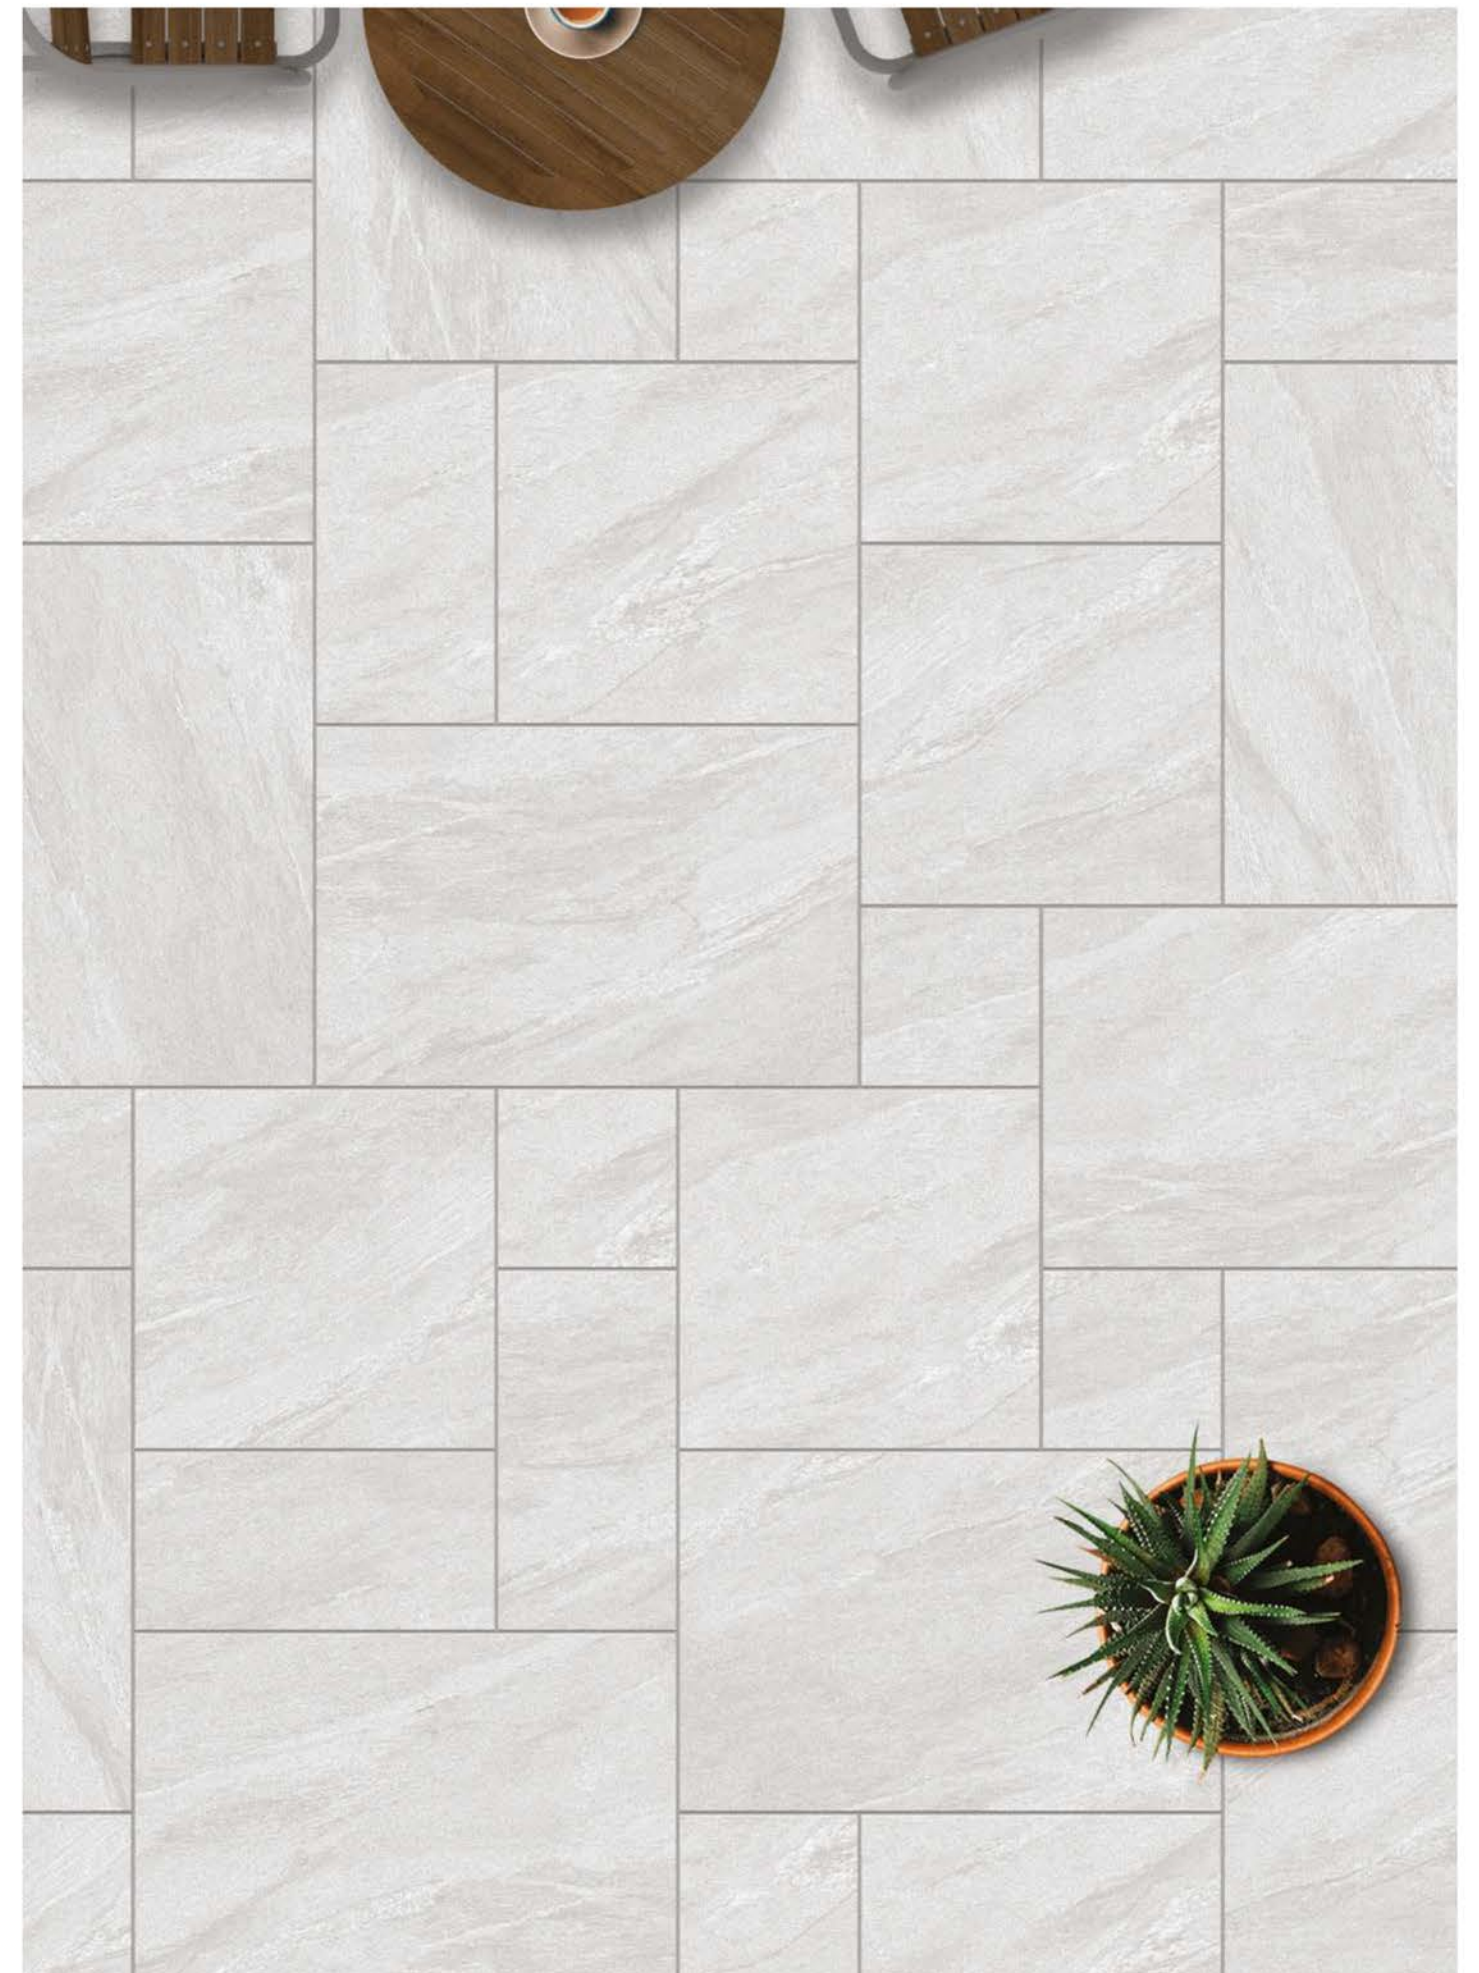

Stain Resistant

Resistance to Chemicals

Easy to Clean

20mm | OUTDOOR PORCELAIN TILES

600X600mm | 60X60cm | 600X900mm | 60X90cm
600X1200mm | 60X120cm

PATIO PACK LAYING SOLUTIONS

Lancosa outdoor porcelain is a high-quality and durable flooring material that is designed to withstand the rigors of outdoor environments. It provides both functional and aesthetic benefits, making it a popular choice for outdoor design.