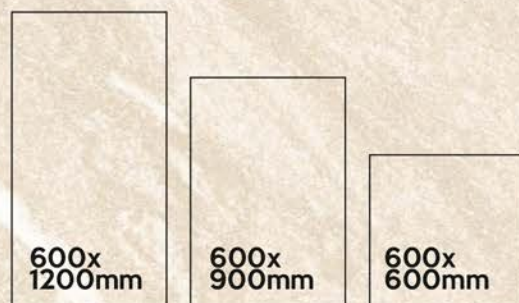

R11

20MM

OUTDOOR PORCELAIN TILES