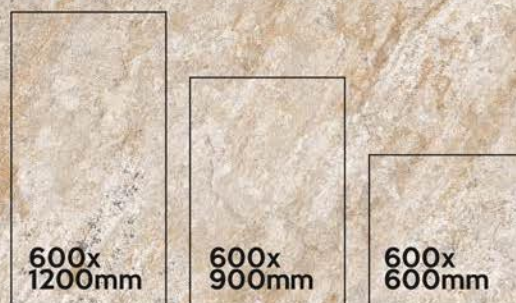

600X600mm | 60X60cm | 600X900mm | 60X90cm
600X1200mm | 60X120cm

600x
900mm GALAXY
SILVER

COLORS AVAILABLE IN THIS SERIES

STONEFIRE Series

AVAILABLE SIZE IN :

STONEFIRE BRONZE

5 Random

STONEFIRE GREY

5 Random

R11

20MM

OUTDOOR PORCELAIN TILES

STONEFIRE BRONZE —

20mm | OUTDOOR PORCELAIN TILES

600X600mm | 60X60cm | 600X900mm | 60X90cm

600X1200mm | 60X120cm