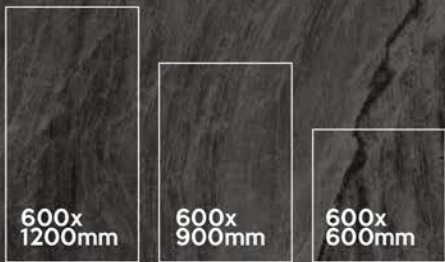

20mm | OUTDOOR PORCELAIN

600X600mm | 60X60cm | 600X900mm | 60X90cm
600X1200mm | 60X120cm

600x
900mm
TERRAZZO
SMOKEY

LUMEN
BLACK
PATIO PACK

AVAILABLE SIZE IN :

7 Random

VOLAKAS BIANCO

AVAILABLE SIZE IN :