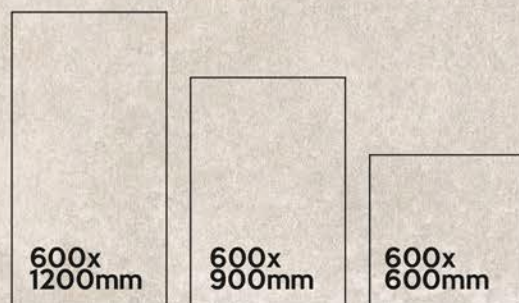

20MM

OUTDOOR PORCELAIN TILES

NOOR BIANCO —

20mm | OUTDOOR PORCELAIN

600X600mm | 60X60cm | 600X900mm | 60X90cm

600X1200mm | 60X120cm

600x
900mm NOOR
BIANCO

COLORS AVAILABLE IN THIS SERIES

R11

20MM

OUTDOOR
PORCELAIN TILES

PISANO BEIGE —

20mm | OUTDOOR PORCELAIN

600X600mm | 60X60cm | 600X900mm | 60X90cm
600X1200mm | 60X120cm

600x
600mm PISANO
BEIGE

COLORS AVAILABLE IN THIS SERIES