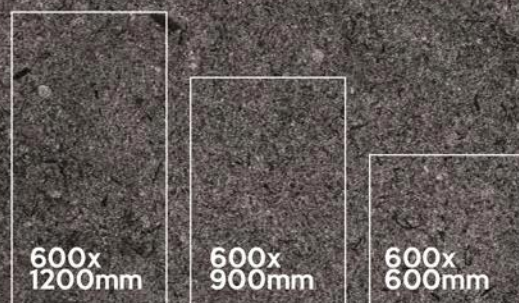

COLORS AVAILABLE IN THIS SERIES

REXSTONE
Series

AVAILABLE SIZE IN :