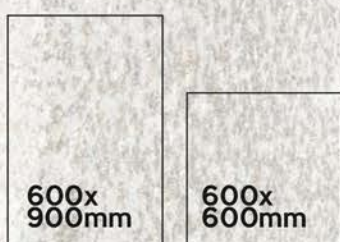

COLORS AVAILABLE IN THIS SERIES

NOVA
Series

AVAILABLE SIZE IN :