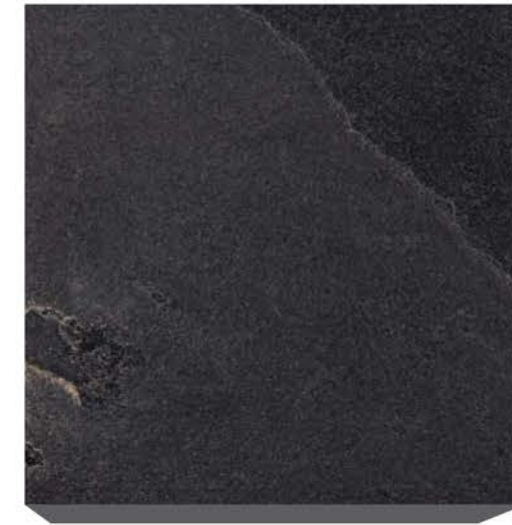

COLORS AVAILABLE IN THIS SERIES

ARDESIA
Series

AVAILABLE SIZE IN :

—
ARDESIA BLACK